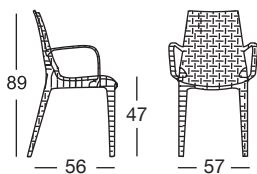

LUCREZIA con e senza braccioli

Design Arter&Citton

with or without arms

Poltroncina impilabile in polipropilene intrecciato.
Rinforzato con fibra di vetro.
Disponibile con o senza braccioli.
Adatta a tutte le situazioni outdoor:

*Stackable armchair in woven patterned polypropylene.
Reinforced with fibreglass.
Available with or without arms.
Suitable for all outdoors situations.*

COLORI COLOURS

11
lino
linen

15
tortora
dove grey

81
antracite
anthracite grey

70
bronzo
bronze

Art. 2322

Imballo: 4 pezzi
Packing: 4 pieces

Peso unitario Kg 4,900
Unit weight

Misure imballo 75x59x109 cm
Packing sizes

CATAS

Conforme EN 15373:2007
According to EN 15373:2007

Art. 2323

Imballo: 6 pezzi
Packing: 6 pieces

Peso unitario Kg 4,100
Unit weight

Misure imballo 85x50x120 cm
Packing sizes

CATAS

Conforme EN 15373:2007
According to EN 15373:2007

made in Italy

Sede/Headquarters: 25030 Coccaglio (BS) Italy - Via G. Monauni, 12
Divisione Commerciale Italia: Tel. 0307718.760/765/770 - Fax 0307718.777
www.scab.it - e-mail: italia@scab.it
Export Department: Phone +390307718.720/725/726 - Fax +390307718.700
www.scabitaly.com - e-mail: export@scabitaly.com