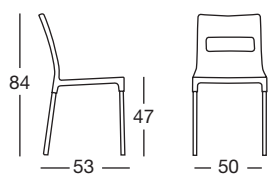

*Technopolymer seat reinforced with fibreglass.  
Anodised aluminium legs with a square section of 22x22 mm.  
Stackable.  
Ideal both for the home and for contract supplies.  
For indoor/outdoor use.*

## COLORI COLOURS

11  
lino  
linen

15  
tortora  
dove grey

30  
arancio  
orange

51  
verde pistacchio  
light green

61  
fiordaliso  
cornflower blue

81  
antracite  
anthracite grey

Art. 2203

Imballo: 4 pezzi  
Packing: 4 pieces

Peso unitario Kg 3,500  
Unit weight

Misure imballo 74x52x101 cm  
Packing sizes

made in Italy

Sede/Headquarters: 25030 Coccaglio (BS) Italy - Via G. Monauni, 12  
Divisione Commerciale Italia: Tel. 0307718.760/765/770 - Fax 0307718.777  
www.scab.it - e-mail: italia@scab.it  
Export Department: Phone +390307718.720/725/726 - Fax +390307718.700  
www.scabitaly.com - e-mail: export@scabitaly.com