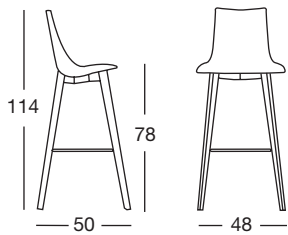

SGABELLO NATURAL ZEBRA POP

Design Centro Stile Scab

2812 FN T3 25

Scocca imbottita con anima in policarbonato antishock.
Telaio in faggio naturale.
Poggiapiedi in acciaio cromato.
Per uso interno.

*Upholstered main body with antishock polycarbonate core.
Natural beech frame.
Chromed steel footrest.
For indoor use.*

FINITURA TELAIO FRAME FINISHING

Art. 2812

FN
faggio naturale
natural beech

TESSUTI E COLORI FABRICS AND COLOURS

TESSUTO / FABRIC

T3 25
grigio classico
classic grey

Imballo: 1 pezzo
Packing: 1 piece

Peso unitario Kg 8,300
Unit weight

Misure imballo 50x50x78 cm
Packing sizes

made in Italy

Sede/Headquarters: 25030 Coccaglio (BS) Italy - Via G. Monauni, 12
Divisione Commerciale Italia: Tel. 0307718.760/765/770 - Fax 0307718.777
www.scabdesign.it - e-mail: italia@scab.it
Export Department: Phone +390307718.720/725/726 - Fax +390307718.700
www.scabitaly.com - e-mail: export@scabitaly.com