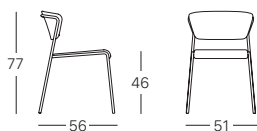

LISA WATERPROOF

Design Marcello Ziliani

SCAB DESIGN
since 1957

art. 2861

chair

art. 2860

armchair

Seduta e schienale imbottiti con anima in multistrato curvato. Impilabile. Uso interno/esterno. Rivestimento non sfoderabile.

Seat and back: upholstered. Stackable. For indoor/outdoor use. Non-removable upholstered.

TELAIO FRAME

Struttura a 4 gambe in acciaio tubolare ø 16 mm zincato e verniciato a polvere poliestere
4-leg frame in 16 mm diam zinc and polyester powder coated tubular steel

FINITURE FINISHES

TESSUTI CONSIGLIATI STANDARD FABRICS

ALTRE OPZIONI ALTERNATIVE OPTIONS

TC

ART. 2861

ART. 2861-2

ART. 2860

ACCESSORI FITTINGS

ART. 2944 001 carrello 55x55 cm / trolley
ART. 2948 001 optional: maniglione / handle

CERTIFICAZIONI CERTIFICATION

Conforme / Compliant with
EN 16139:2013

PREMI AWARDS

GOOD
DESIGN
AWARD
2018

AVVERTENZE WARNINGS

Prodotto realizzato con tessuto waterproof. Il prodotto non deve essere esposto per un tempo prolungato ad eventi meteorologici estremi (forti piogge / climi rigidi / sole battente). Durante la stagione invernale conservare in luogo chiuso.
Product made of waterproof fabric. The product must not be exposed to extreme weather conditions (heavy rain / harsh temperatures / hot sun) for prolonged periods. Store under cover during the winter.

SCABDESIGN
Made in Italy — scabdesign.it

SEDE/HEADQUARTERS
Via G. Monauni, 12
25030 Coccaglio (BS) Italy

DIVISIONE COMMERCIALE ITALIA
Ph +39 030 7718.760/765/770/775
e-mail: italia@scab.it

EXPORT DEPARTMENT
Ph +39 030 7718.715/720/725/726
e-mail: export@scabitaly.com