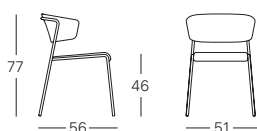

ART. 2861-2