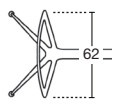

FINITURE BASAMENTO BASE FINISHINGS

CR	VN	VB	FN
cromato chromed	laccato nero lucido glossy black lacquered	laccato bianco lucido glossy white lacquered	faggio naturale natural beech wood
Per uso interno For indoor use	Per uso interno/esterno For indoor/outdoor use	Per uso interno/esterno For indoor/outdoor use	Per uso interno For indoor use