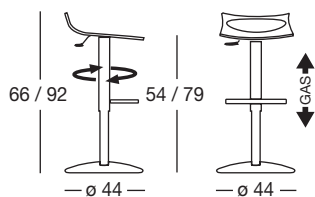

DIAVOLETTO

Design Luisa Battaglia

Sgabello girevole regolabile in altezza con pistone a gas.
Base e colonna in acciaio cromato.
Sedile in polipropilene riciclabile.
Per uso interno.

*Revolving stool with adjustable height with gas piston.
Base and column in chrome-plated steel.
Seat in recyclable polypropylene.
For indoor use.*

COLORI E CODICI ARTICOLO COLOURS AND PRODUCT REFERENCES

2220 lino linen	2221 arancio orange	2222 rosso red	2223 verde pistacchio light green	2224 antracite anthracite grey

Imballo: 1 pezzo
Packing: 1 piece

Peso unitario Kg 8,700
Unit weight

made in Italy

Sede/Headquarters: 25030 Coccaglio (BS) Italy - Via G. Monauni, 12
Divisione Commerciale Italia: Tel. 0307718.760/765/770 - Fax 0307718.777
www.scab.it - e-mail: italia@scab.it
Export Department: Phone +390307718.720/725/726 - Fax +390307718.700
www.scabitaly.com - e-mail: export@scabitaly.com